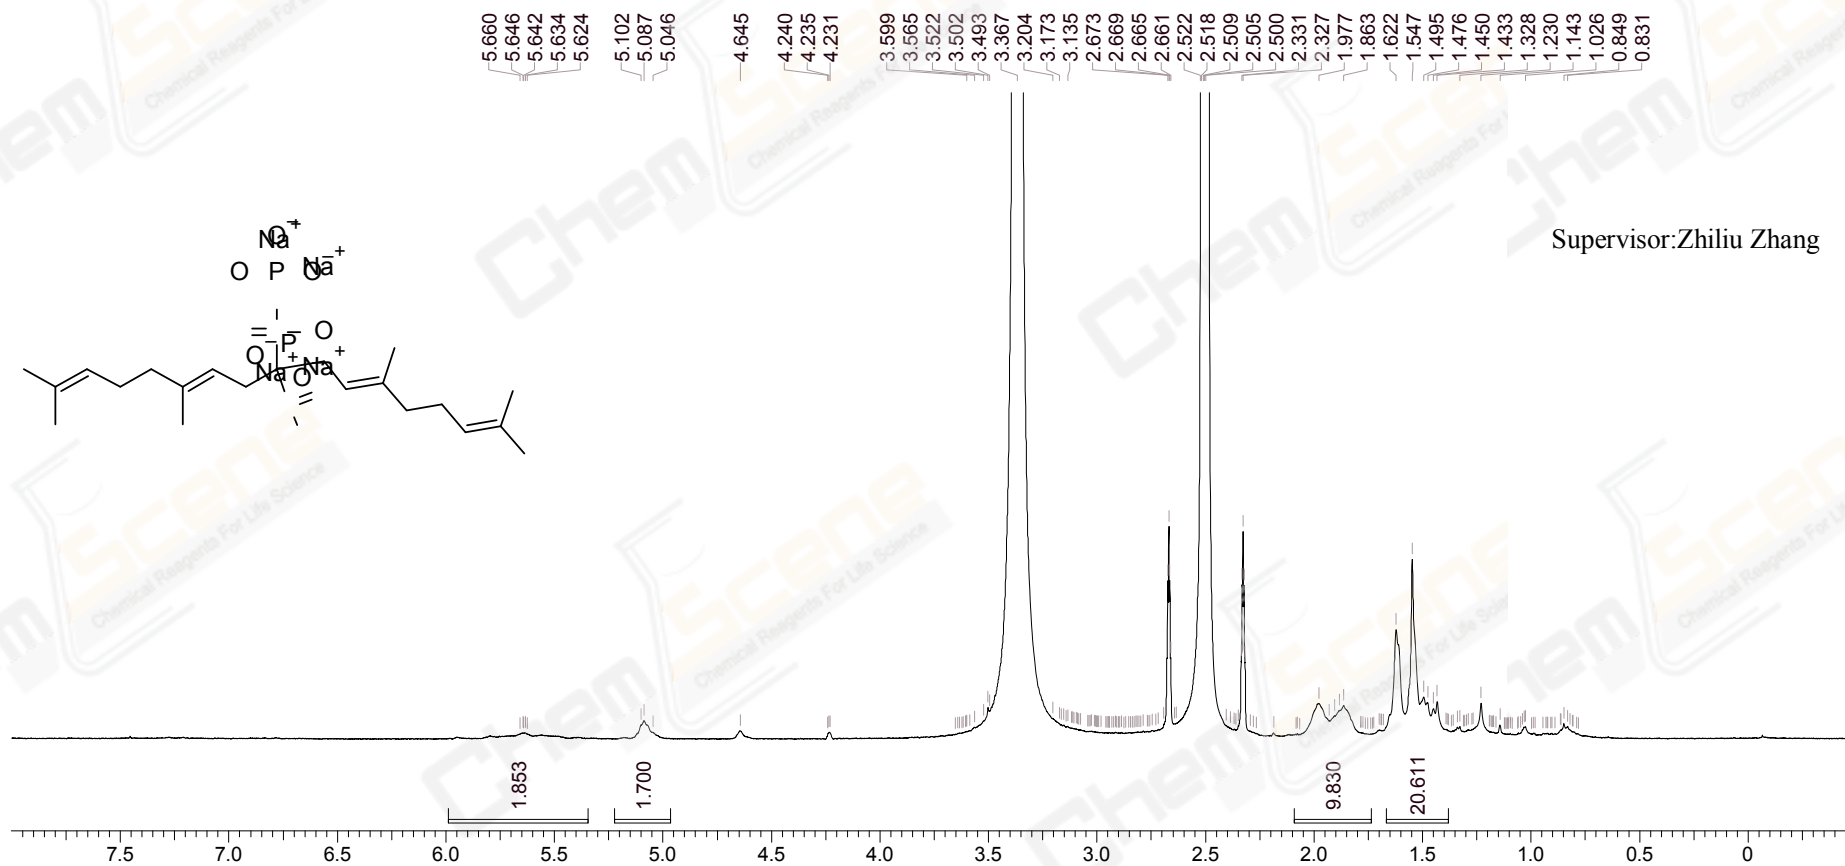

Catalog No: CS-7184 Batch# 38743

EW14935-3-P1A1 DMSO Bruker_G_400MHz

Supervisor: Zhiliu Zhang

Operator:

Date: