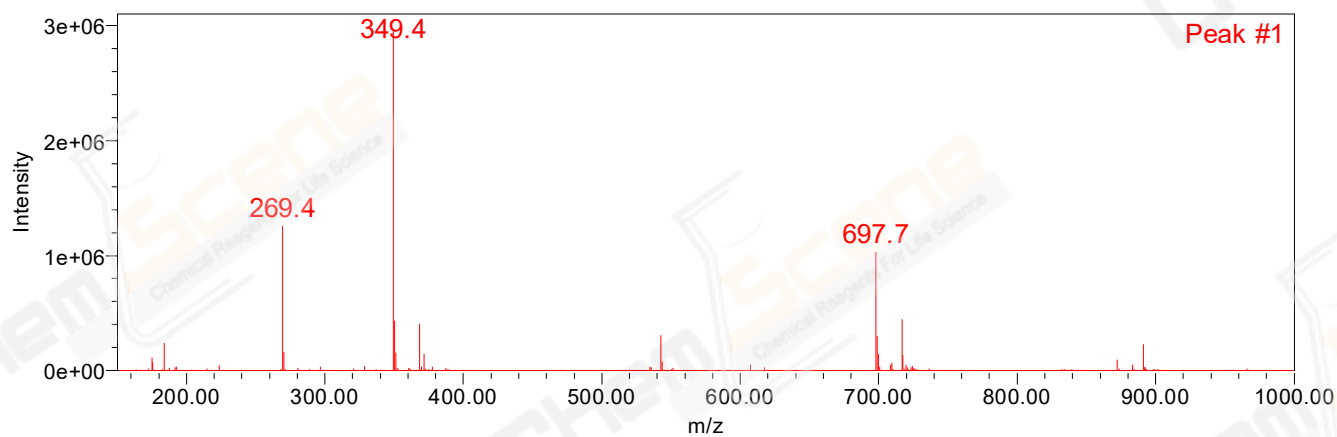

Peak Results
Channel Name: MS TIC

	RT	Width (sec)	Area	Height	% Area	Base Peak (Combined) (m/z)	Channel Name
1	0.268	8.995	39304255	10228988	100.00	349.41	MS TIC

Match Plot

Retention Time 0.268 Channel Name MS TIC