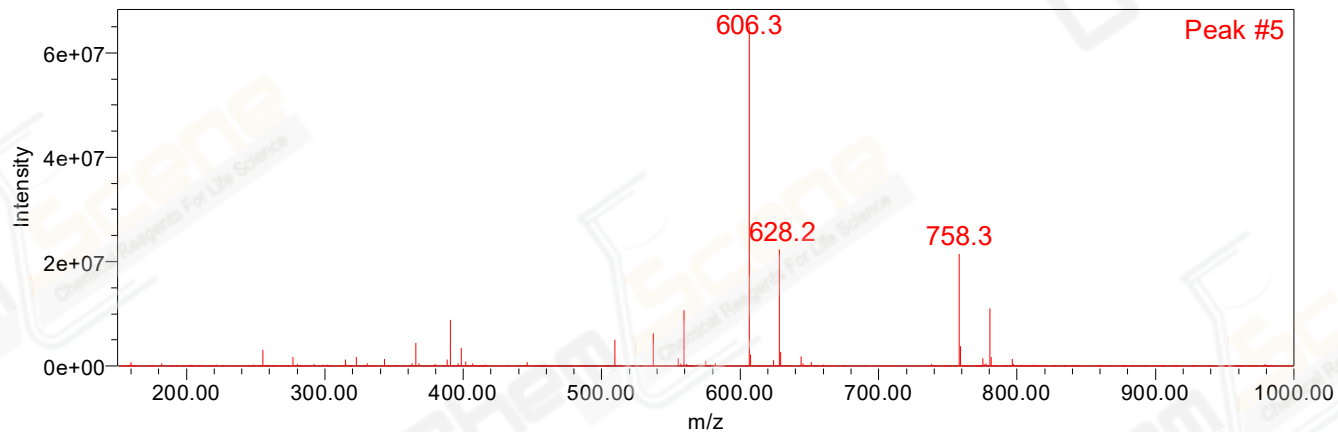

CAS NO.: 846549-37-9

Peak Results
Channel Name: MS TIC

	RT	Width (sec)	Area	Height	% Area	Base Peak (Combined) (m/z)	Channel Name
1	0.575	6.964	60541271	16400782	3.26	529.23	MS TIC
2	0.647	4.642	156646499	74880610	8.43	439.20	MS TIC
3	0.719	2.321	443270137	287733234	23.85	555.76	MS TIC
4	0.755	5.513	849537351	275309630	45.70	555.58	MS TIC
5	0.861	4.062	241936870	122044648	13.02	606.29	MS TIC
6	0.905	3.482	106871874	57655612	5.75	612.41	MS TIC

Match Plot

Match Plot

Match Plot

Retention Time 0.719 Channel Name MS TIC

Match Plot

Retention Time 0.755 Channel Name MS TIC

Match Plot

Retention Time 0.861 Channel Name MS TIC

Match Plot

Retention Time 0.905 Channel Name MS TIC