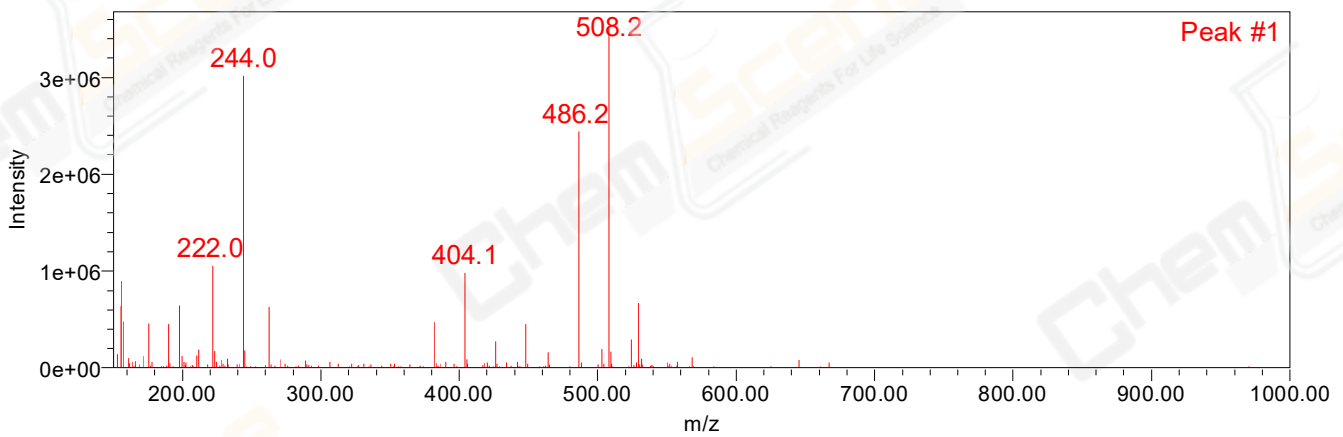

CAS NO.: 846549-37-9

Peak Results
Channel Name: MS TIC

	RT	Width (sec)	Area	Height	% Area	Base Peak (Combined) (m/z)	Channel Name
1	0.575	6.964	60541271	16400782	3.26	529.23	MS TIC
2	0.647	4.642	156646499	74880610	8.43	439.20	MS TIC
3	0.719	2.321	443270137	287733234	23.85	555.76	MS TIC
4	0.755	5.513	849537351	275309630	45.70	555.58	MS TIC
5	0.861	4.062	241936870	122044648	13.02	606.29	MS TIC
6	0.905	3.482	106871874	57655612	5.75	612.41	MS TIC

Match Plot

Match Plot

Match Plot

Retention Time 0.719 Channel Name MS TIC

Match Plot

Retention Time 0.755 Channel Name MS TIC

Match Plot

Retention Time 0.861 Channel Name MS TIC

Match Plot

Retention Time 0.905 Channel Name MS TIC