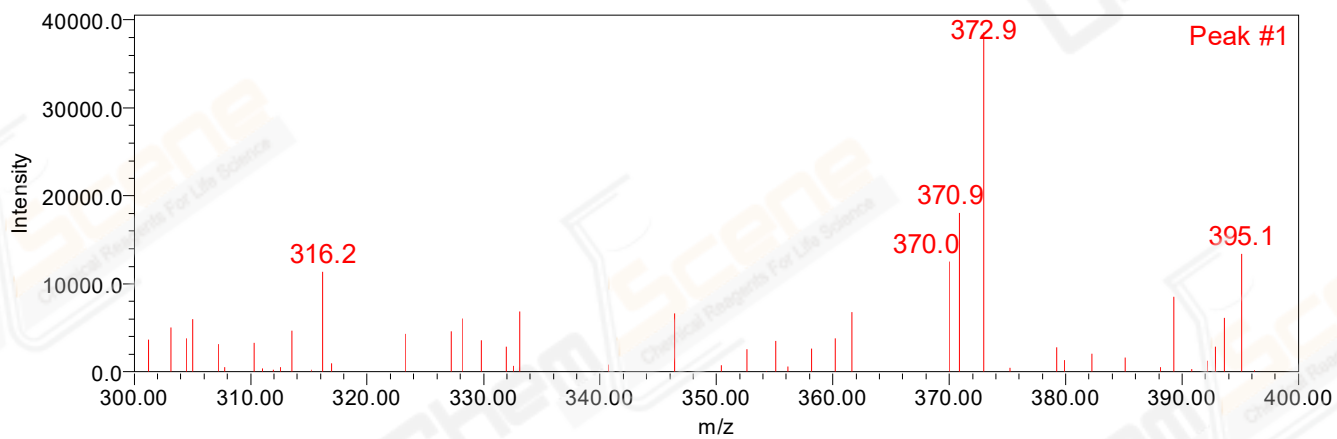

Peak Results
Channel Name: MS TIC

	RT	Width (sec)	Area	Height	% Area	Base Peak (Combined) (m/z)	Channel Name
1	0.927	4.643	19595889	7747174	33.42	278.11	MS TIC
2	1.033	4.352	39034284	14252057	66.58	152.07	MS TIC

Match Plot

Retention Time 0.927 Channel Name MS TIC

Match Plot

Retention Time 1.033 Channel Name MS TIC