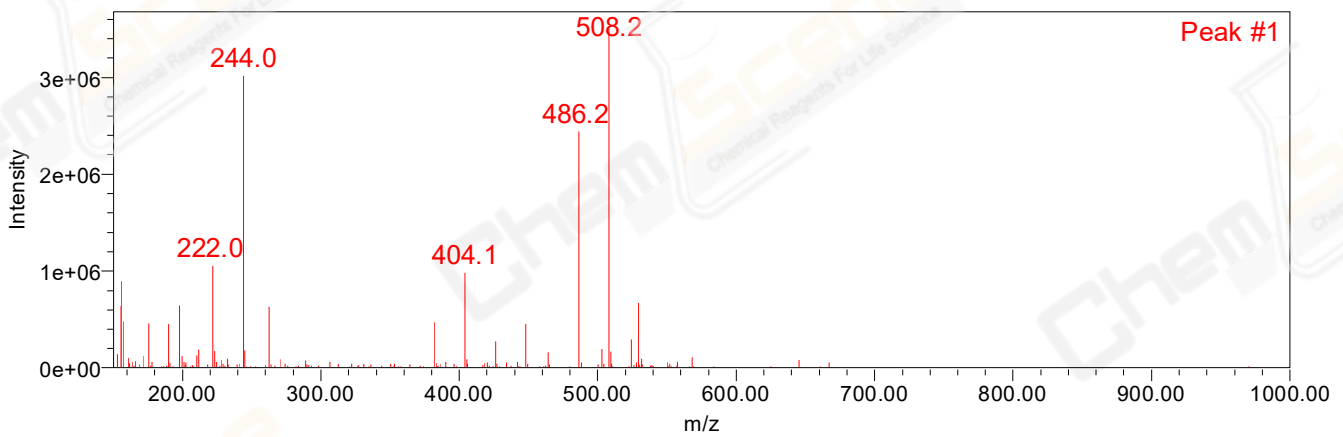

CAS NO.: 846549-37-9

Peak Results
Channel Name: MS TIC

	RT	Width (sec)	Area	Height	% Area	Base Peak (Combined) (m/z)	Channel Name
1	0.575	6.964	60541271	16400782	3.26	529.23	MS TIC
2	0.647	4.642	156646499	74880610	8.43	439.20	MS TIC
3	0.719	2.321	443270137	287733234	23.85	555.76	MS TIC
4	0.755	5.513	849537351	275309630	45.70	555.58	MS TIC
5	0.861	4.062	241936870	122044648	13.02	606.29	MS TIC
6	0.905	3.482	106871874	57655612	5.75	612.41	MS TIC

Match Plot

Match Plot

Match Plot

Match Plot

Match Plot

Match Plot

Retention Time 0.905 Channel Name MS TIC