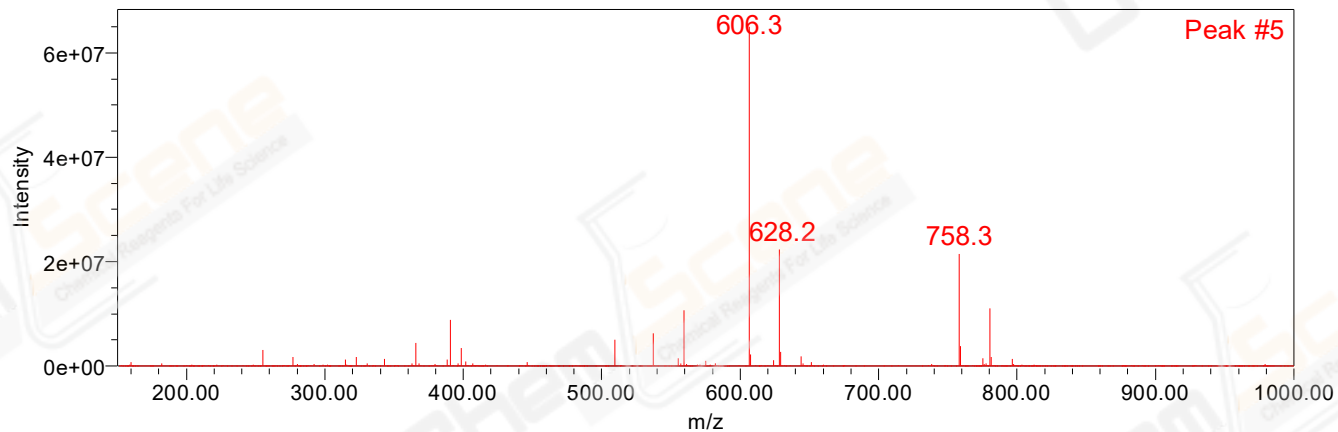

CAS NO.: 846549-37-9

Peak Results
Channel Name: MS TIC

	RT	Width (sec)	Area	Height	% Area	Base Peak (Combined) (m/z)	Channel Name
1	0.575	6.964	60541271	16400782	3.26	529.23	MS TIC
2	0.647	4.642	156646499	74880610	8.43	439.20	MS TIC
3	0.719	2.321	443270137	287733234	23.85	555.76	MS TIC
4	0.755	5.513	849537351	275309630	45.70	555.58	MS TIC
5	0.861	4.062	241936870	122044648	13.02	606.29	MS TIC
6	0.905	3.482	106871874	57655612	5.75	612.41	MS TIC

Match Plot

Match Plot

Match Plot

Match Plot

Match Plot

Match Plot

Retention Time 0.905 Channel Name MS TIC