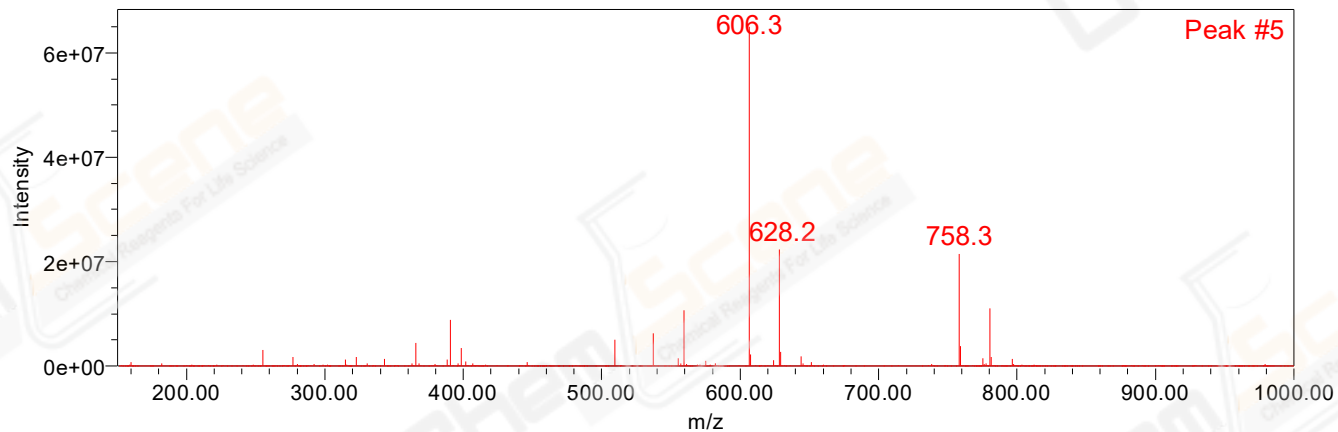

CAS NO.: 846549-37-9

Peak Results
Channel Name: MS TIC

	RT	Width (sec)	Area	Height	% Area	Base Peak (Combined) (m/z)	Channel Name
1	0.575	6.964	60541271	16400782	3.26	529.23	MS TIC
2	0.647	4.642	156646499	74880610	8.43	439.20	MS TIC
3	0.719	2.321	443270137	287733234	23.85	555.76	MS TIC
4	0.755	5.513	849537351	275309630	45.70	555.58	MS TIC
5	0.861	4.062	241936870	122044648	13.02	606.29	MS TIC
6	0.905	3.482	106871874	57655612	5.75	612.41	MS TIC

Match Plot

Retention Time 0.575 Channel Name MS TIC

Match Plot

Retention Time 0.647 Channel Name MS TIC

Match Plot

Match Plot

Match Plot

Match Plot

Retention Time 0.905 Channel Name MS TIC