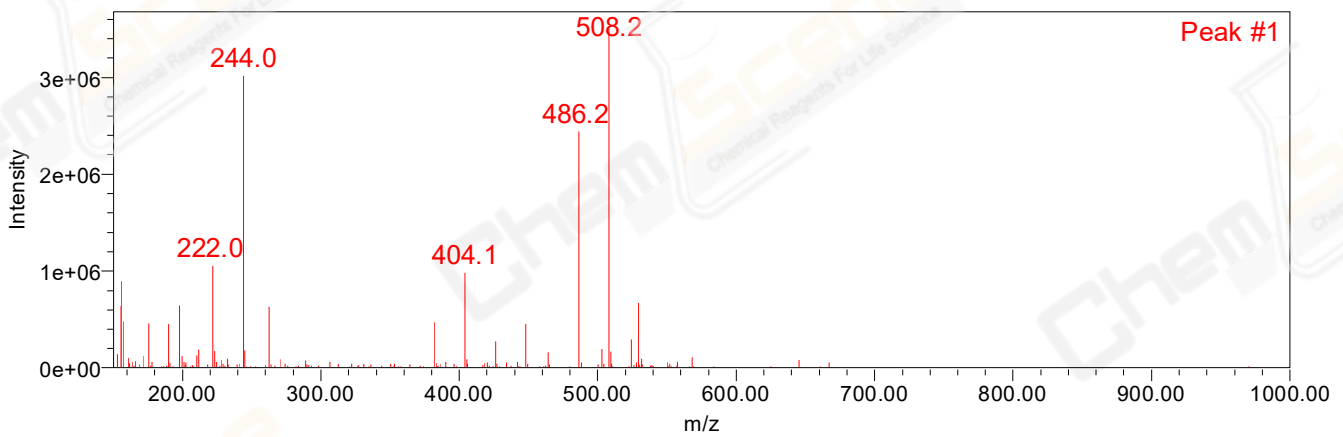

CAS NO.: 846549-37-9

Peak Results
Channel Name: MS TIC

	RT	Width (sec)	Area	Height	% Area	Base Peak (Combined) (m/z)	Channel Name
1	0.575	6.964	60541271	16400782	3.26	529.23	MS TIC
2	0.647	4.642	156646499	74880610	8.43	439.20	MS TIC
3	0.719	2.321	443270137	287733234	23.85	555.76	MS TIC
4	0.755	5.513	849537351	275309630	45.70	555.58	MS TIC
5	0.861	4.062	241936870	122044648	13.02	606.29	MS TIC
6	0.905	3.482	106871874	57655612	5.75	612.41	MS TIC

Match Plot

Retention Time 0.575 Channel Name MS TIC

Match Plot

Retention Time 0.647 Channel Name MS TIC

Match Plot

Match Plot

Match Plot

Match Plot

Retention Time 0.905 Channel Name MS TIC