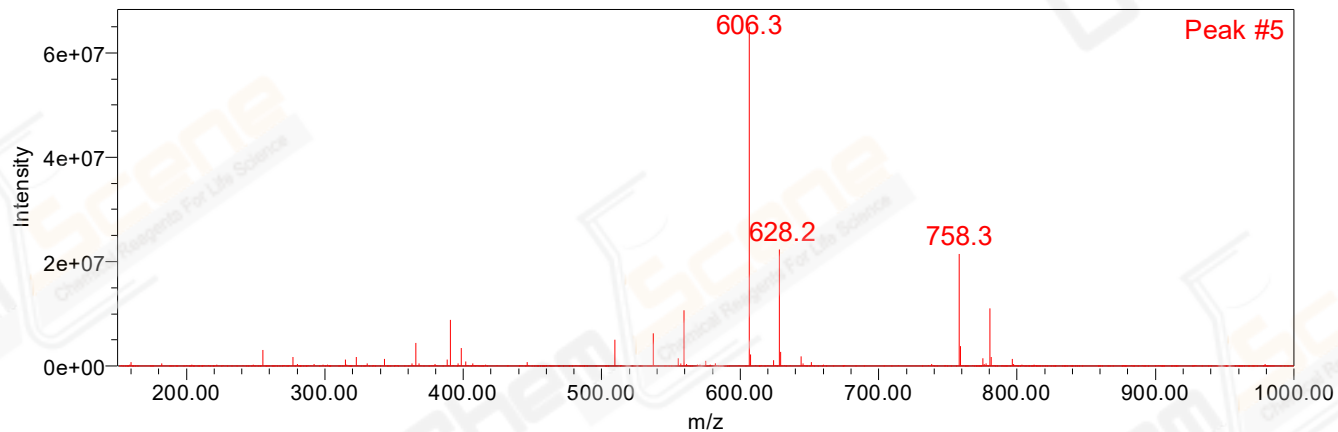

Match Plot

Retention Time 0.861 Channel Name MS TIC