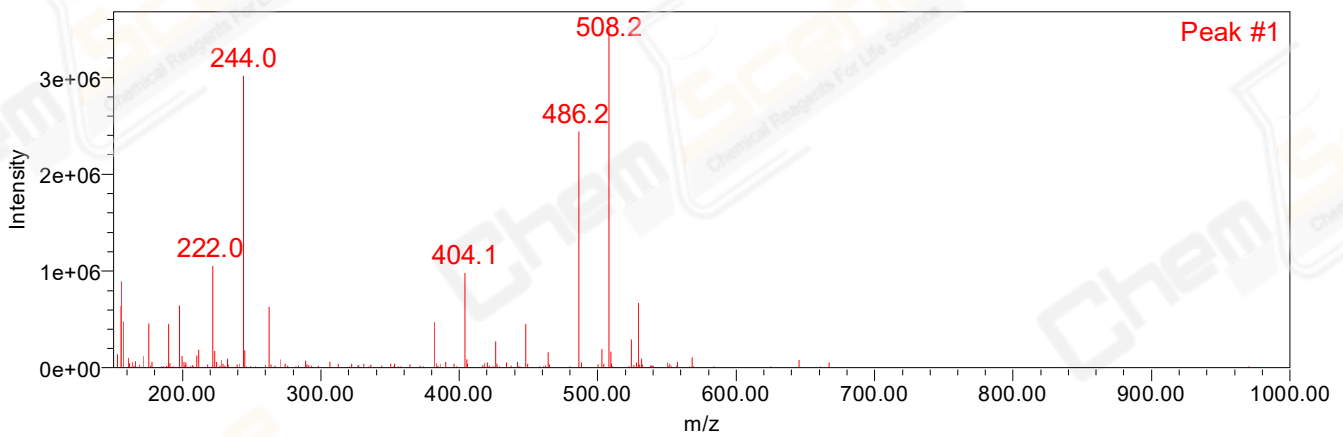

CAS NO.: 846549-37-9

Peak Results  
Channel Name: MS TIC

	RT	Width (sec)	Area	Height	% Area	Base Peak (Combined) (m/z)	Channel Name
1	0.575	6.964	60541271	16400782	3.26	529.23	MS TIC
2	0.647	4.642	156646499	74880610	8.43	439.20	MS TIC
3	0.719	2.321	443270137	287733234	23.85	555.76	MS TIC
4	0.755	5.513	849537351	275309630	45.70	555.58	MS TIC
5	0.861	4.062	241936870	122044648	13.02	606.29	MS TIC
6	0.905	3.482	106871874	57655612	5.75	612.41	MS TIC

Match Plot

Match Plot

### Match Plot

Retention Time 0.719 Channel Name MS TIC

### Match Plot

Retention Time 0.755 Channel Name MS TIC