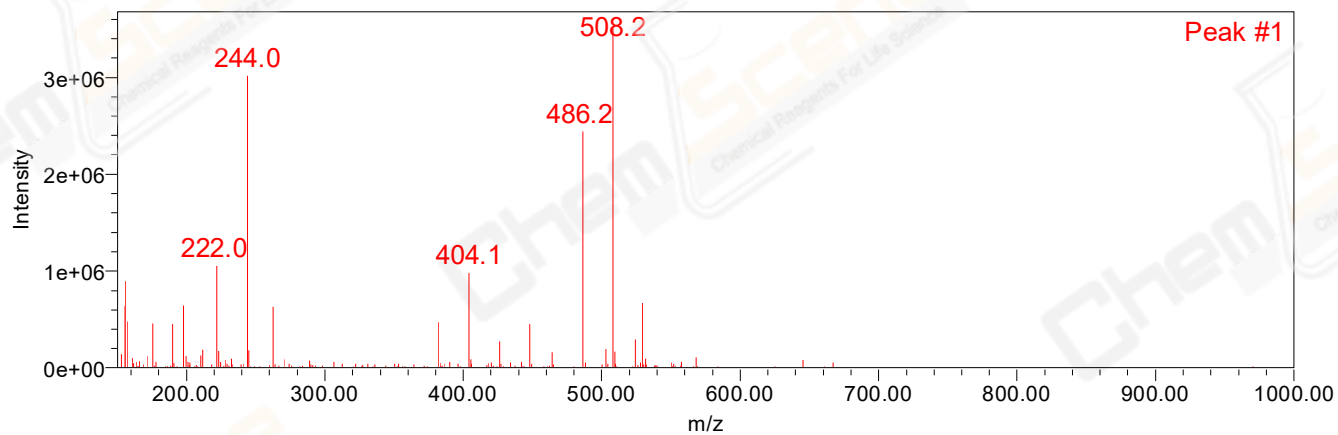

CAS NO.: 846549-37-9

Peak Results  
Channel Name: MS TIC

	RT	Width (sec)	Area	Height	% Area	Base Peak (Combined) (m/z)	Channel Name
1	0.575	6.964	60541271	16400782	3.26	529.23	MS TIC
2	0.647	4.642	156646499	74880610	8.43	439.20	MS TIC
3	0.719	2.321	443270137	287733234	23.85	555.76	MS TIC
4	0.755	5.513	849537351	275309630	45.70	555.58	MS TIC
5	0.861	4.062	241936870	122044648	13.02	606.29	MS TIC
6	0.905	3.482	106871874	57655612	5.75	612.41	MS TIC

Match Plot

Match Plot

### Match Plot

Retention Time 0.719 Channel Name MS TIC

### Match Plot

Retention Time 0.755 Channel Name MS TIC