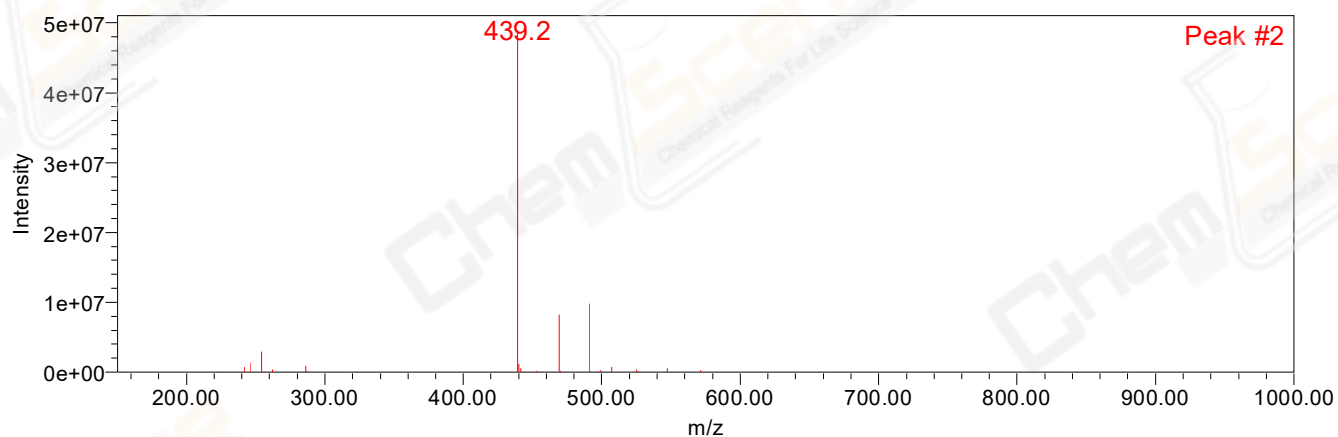

CAS NO.: 846549-37-9

Peak Results  
Channel Name: MS TIC

	RT	Width (sec)	Area	Height	% Area	Base Peak (Combined) (m/z)	Channel Name
1	0.575	6.964	60541271	16400782	3.26	529.23	MS TIC
2	0.647	4.642	156646499	74880610	8.43	439.20	MS TIC
3	0.719	2.321	443270137	287733234	23.85	555.76	MS TIC
4	0.755	5.513	849537351	275309630	45.70	555.58	MS TIC
5	0.861	4.062	241936870	122044648	13.02	606.29	MS TIC
6	0.905	3.482	106871874	57655612	5.75	612.41	MS TIC

Match Plot

Match Plot

### Match Plot

Retention Time 0.719 Channel Name MS TIC